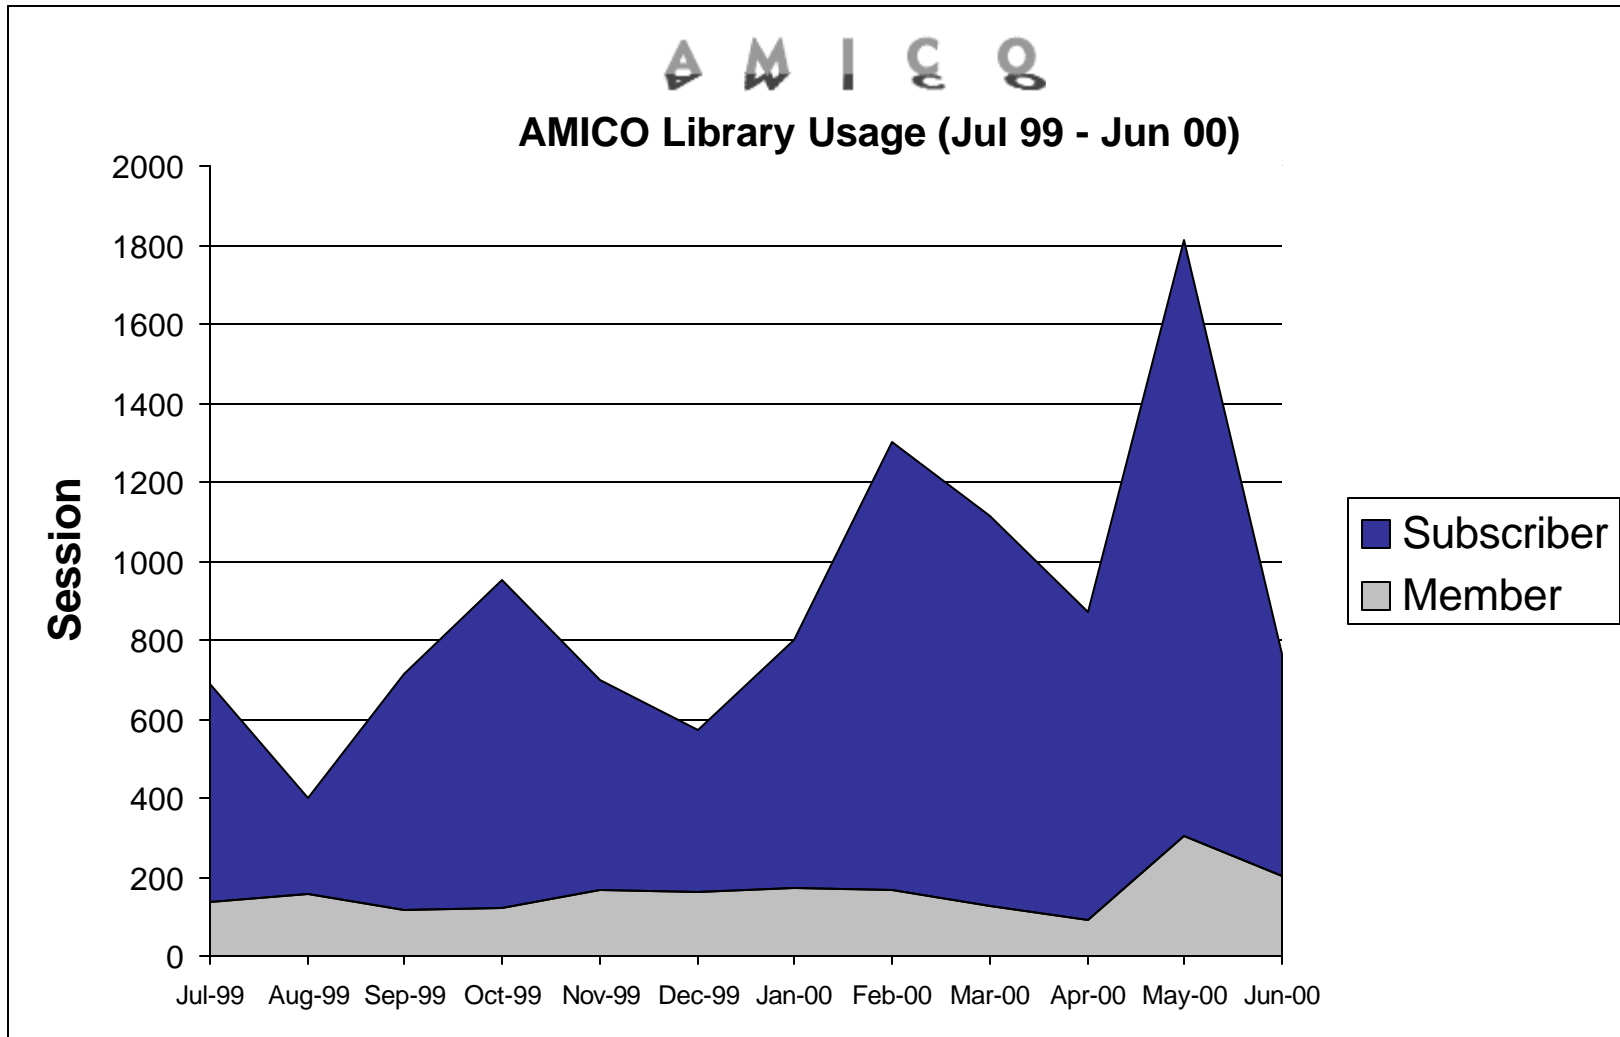

AMICO Statistics for Subscribership, Membership, and First Year AMICO Library Usage (July 99-June 00)

U.S. Membership Breakdown by State

State	Number of Member Museums
New York	6
California	6
Massachusetts	3
Minnesota	2
Pennsylvania	2
Washington, D.C.	2
Arizona	1
Colorado	1
Illinois	1
Maryland	1
Michigan	1
Ohio	1
Texas	1
TOTAL	28

AMICO Statistics for Subscribership, Membership, and First Year
AMICO Library Usage (July 99-June 00)

AMICO Statistics for Subscribership, Membership, and First Year AMICO Library Usage (July 99-June 00)