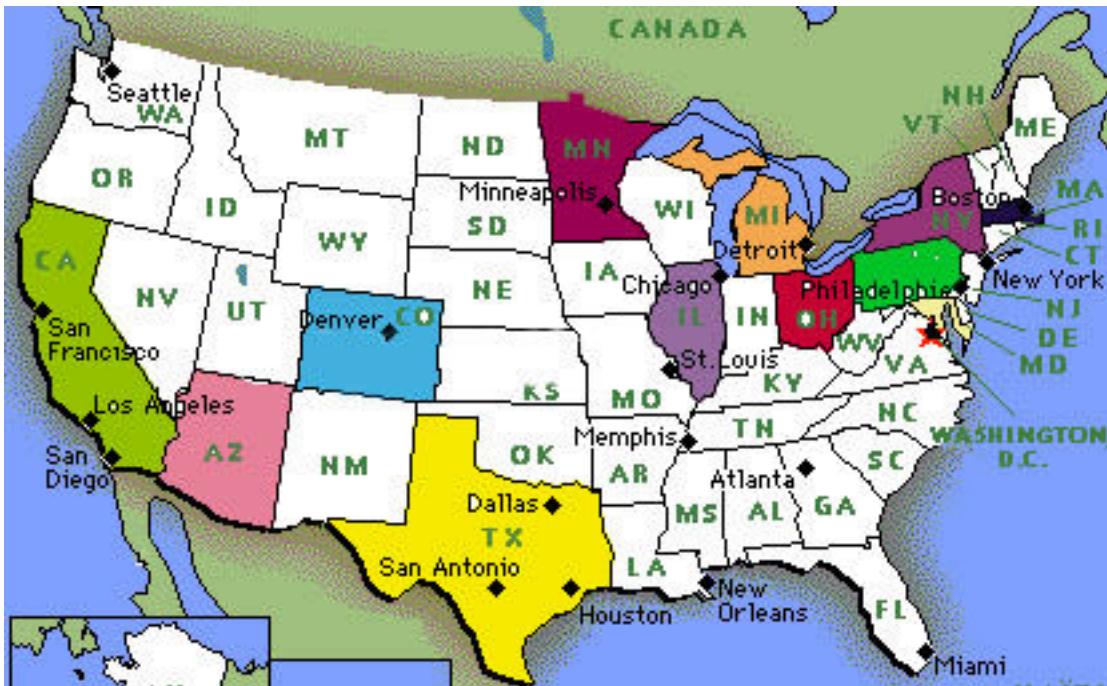

AMICO Statistics for Subscribership, Membership, and First Year AMICO Library Usage (July 99-June 00)

University Subscription Report

Higher Education Institutions (U.S.)
Subscriber Breakdown by State

State	Number of Subscribing Institutions	Potential Number of Users
Ohio	79	322,119
Florida	10	141,955
New York	5	27,975
California	4	45,651
Pennsylvania	4	33,705
Arizona	3	72,752
Illinois	3	44,892
Massachusetts	2	11,169
Michigan	2	53,083
Virginia	2	25,652
Connecticut	1	2,734
Indiana	1	20,275
Missouri	1	5,723
Nebraska	1	17,924
New Jersey	1	4,624
North Carolina	1	8,660
Tennessee	1	5,660
Texas	1	2,743
TOTAL	122 schools	847,296 students

AMICO Statistics for Subscribership, Membership, and First Year AMICO Library Usage (July 99-June 00)

Higher Education Institutions (Canada) Subscriber Breakdown by Province

Province	Number of Subscribing Institutions	Potential Number of Users
Alberta	1	23,264
Ontario	1	35,258
Saskatchewan	1	10,000
TOTAL	3 schools	68,522 students

AMICO Statistics for Subscribership, Membership, and First Year AMICO Library Usage (July 99-June 00)

U.S. Membership Breakdown by State

State	Number of Member Museums
New York	6
California	6
Massachusetts	3
Minnesota	2
Pennsylvania	2
Washington, D.C.	2
Arizona	1
Colorado	1
Illinois	1
Maryland	1
Michigan	1
Ohio	1
Texas	1
TOTAL	28

AMICO Statistics for Subscribership, Membership, and First Year AMICO Library Usage (July 99-June 00)

Canadian Membership Breakdown by Province

Province	Number of Member Museums
Ontario	2
Quebec	2
TOTAL	4