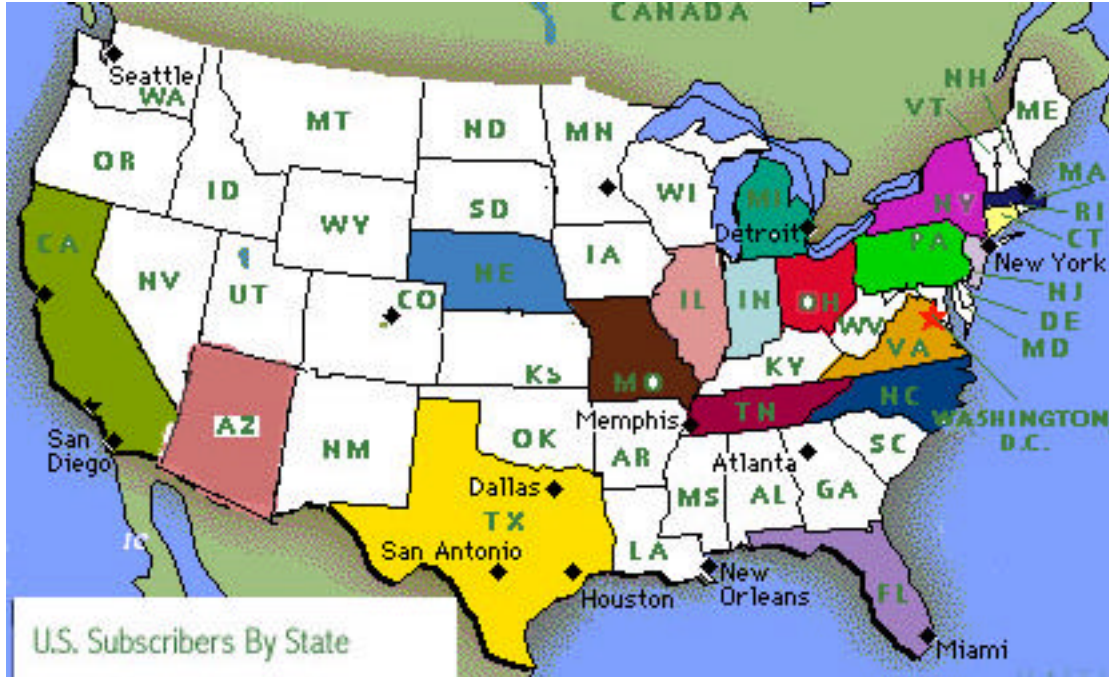

AMICO Statistics for Subscribership, Membership, and First Year AMICO Library Usage (July 99-June 00)

University Subscription Report

Higher Education Institutions (U.S.)
Subscriber Breakdown by State

State	Number of Subscribing Institutions	Potential Number of Users
Ohio	79	322,119
Florida	10	141,955
New York	5	27,975
California	4	45,651
Pennsylvania	4	33,705
Arizona	3	72,752
Illinois	3	44,892
Massachusetts	2	11,169
Michigan	2	53,083
Virginia	2	25,652
Connecticut	1	2,734
Indiana	1	20,275
Missouri	1	5,723
Nebraska	1	17,924
New Jersey	1	4,624
North Carolina	1	8,660
Tennessee	1	5,660
Texas	1	2,743
TOTAL	122 schools	847,296 students

AMICO Statistics for Subscribership, Membership, and First Year AMICO Library Usage (July 99-June 00)

Higher Education Institutions (Canada) Subscriber Breakdown by Province

Province	Number of Subscribing Institutions	Potential Number of Users
Alberta	1	23,264
Ontario	1	35,258
Saskatchewan	1	10,000
TOTAL	3 schools	68,522 students

AMICO Statistics for Subscribership, Membership, and First Year AMICO Library Usage (July 99-June 00)

U.S. Membership Breakdown by State

State	Number of Member Museums
New York	6
California	6
Massachusetts	3
Minnesota	2
Pennsylvania	2
Washington, D.C.	2
Arizona	1
Colorado	1
Illinois	1
Maryland	1
Michigan	1
Ohio	1
Texas	1
TOTAL	28