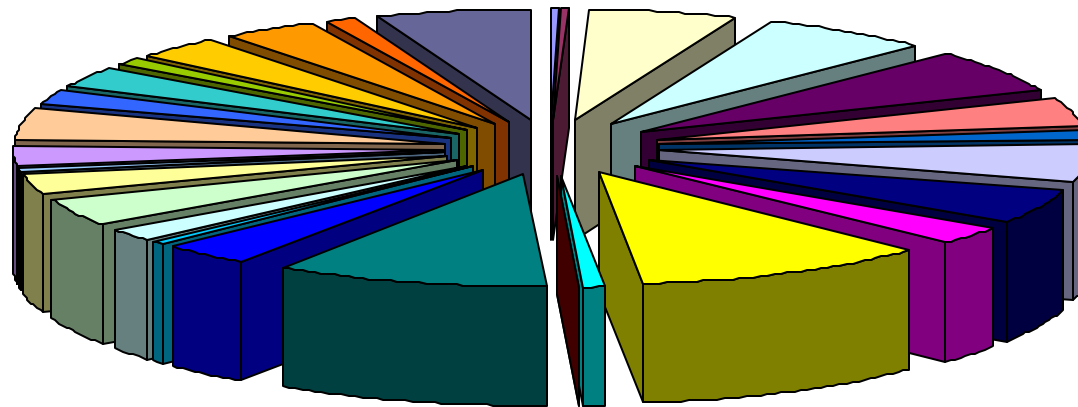

AMICO Statistics for Subscribership, Membership, and First Year
AMICO Library Usage (July 99-June 00)

Subscriber AMICO Library Usage (Jul 99 - Jun 00)

- ASU
- Bard
- BC
- CMU
- Columbia
- IUPUI
- Ithaca
- JMU
- Princeton
- Rice
- RIT
- School of AIC
- Skidmore
- Temple
- U of Alberta
- U of Arizona
- UI, Chicago
- UI, Urbana
- U of Leiden
- U of Nebraska
- UPenn
- U of Regina
- USC
- U of Texas
- U of Toronto
- U of Virginia
- U of Arts
- Vanderbilt
- WashU/SL
- Wellesley
- WMU

Subscribers with use of the AMICO Library over 750 sessions:

- Rochester Institute of Technology*
- University of Alberta*

Subscribers with use of the AMICO Library between 500 and 350 sessions:

- Columbia University
- Carnegie Mellon University*
- Western Michigan University*
- Boston College*
- James Madison University
- Princeton University*

*Participated in the University Testbed Project.

The NEXT Frontier is K-12.
The NYSBE/Whitney Project generated 936 sessions in five months with nine schools participating.